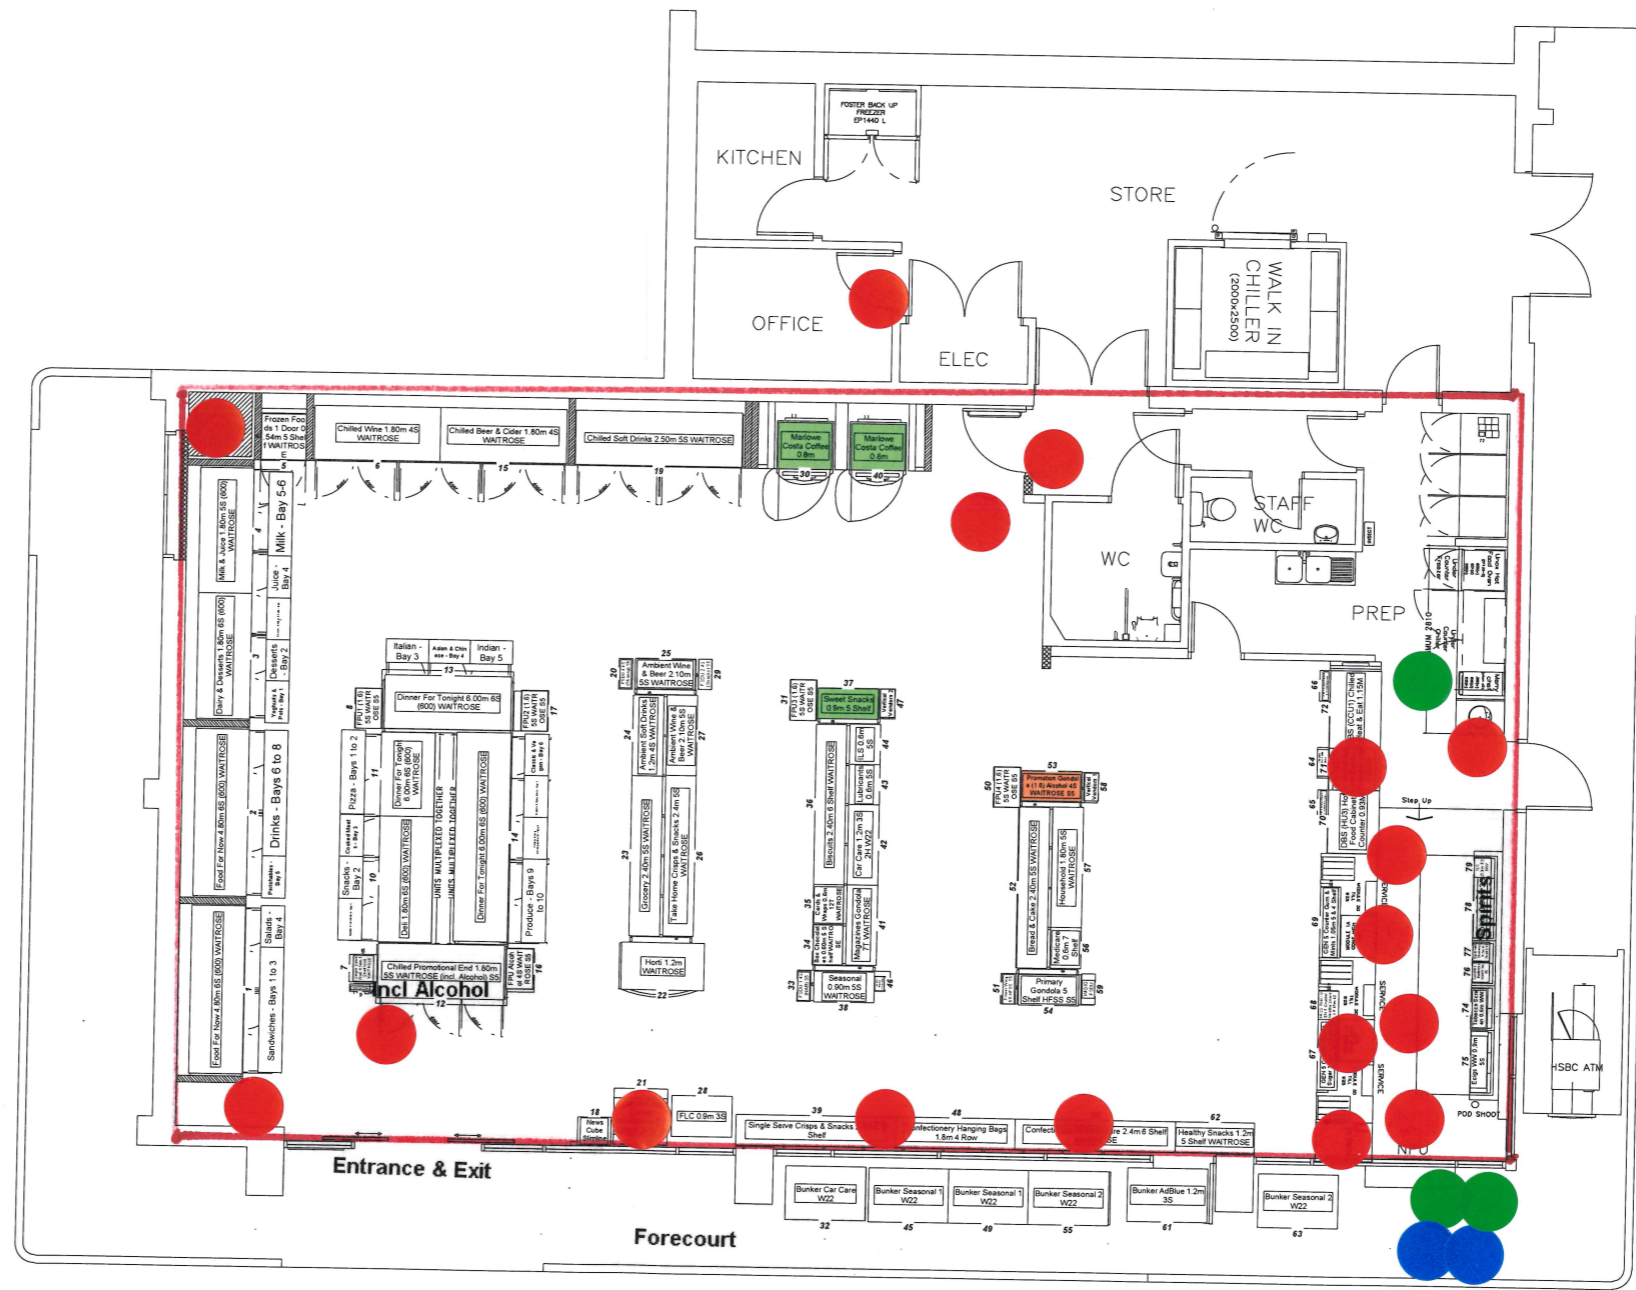

**Shell Little Waitrose Ducklington**  
Ducklington Lane  
Witney  
Oxfordshire  
OX28 4TT

Key:	
	Area licensed for sale of alcohol for consumption off the premise and Late Night Refreshment (LNR)
	Fire Extinguisher
	CCTV
	Fire Bucket